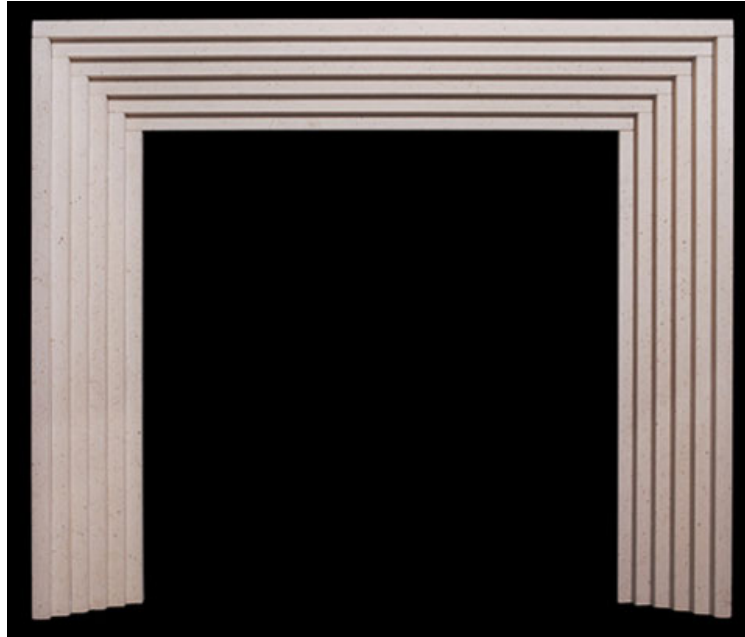

FIREPLACE DESIGN AND CONSULTANTS PRODUCERS OF FINE MARBLE AND STONE FIREPLACES  
**CARLTON FIREPLACES**  
Antique Fireplaces · Chandeliers · Mirrors

3 Russell Hill Parade - Russell Hill Road - Purley - Surrey CR8 2LE

## Chrysler 36

**Period:** Contemporary  
**Material:** Rosal Limestone

**Opening size:** 36" (914 mm) width, 36" (914 mm) height  
**Overall size:** 50 3/16 (1275 mm) width, 43 1/8 (1095 mm) height, 8 1/4 (210 mm) depth